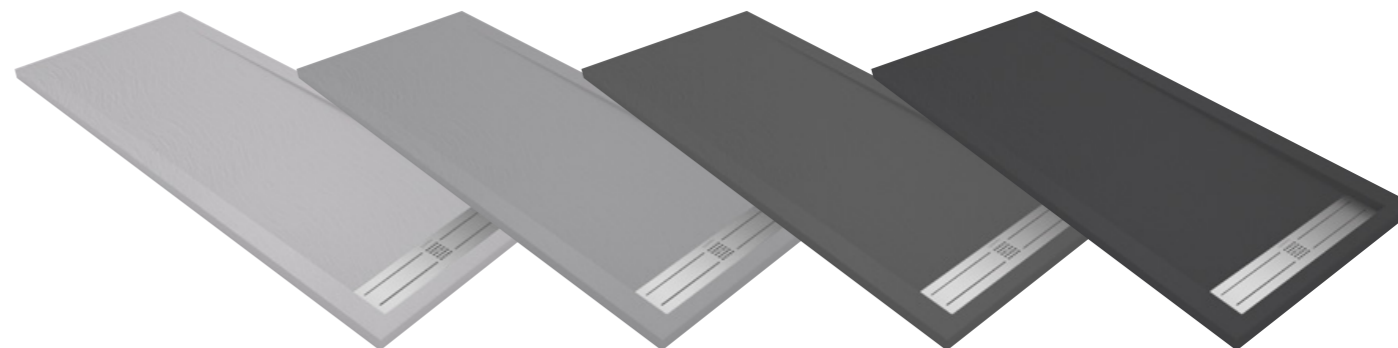

PERLA

PLATINUM

ACIER

INK