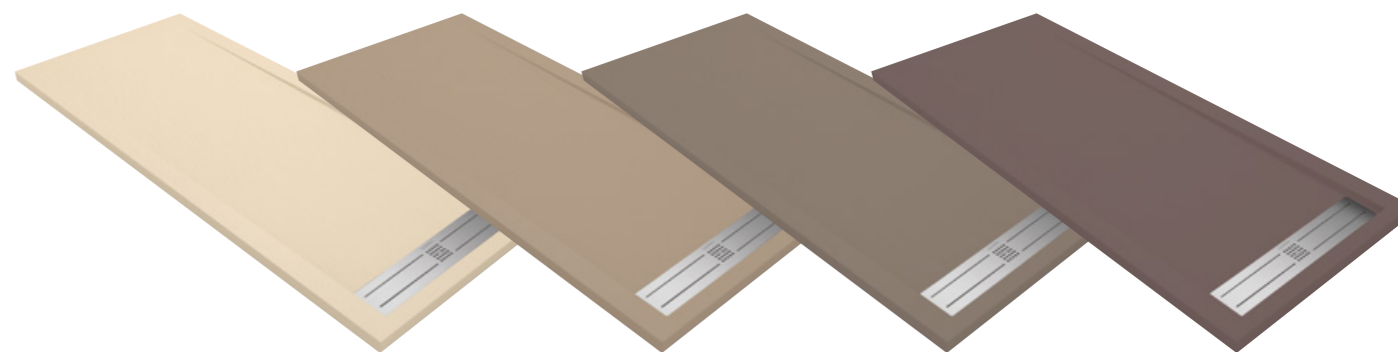

COLORES NATURALLY MADE

COULEURS NATURALLY MADE · COLORI NATURALLY MADE · NATURALLY MADE COLOURS

naturals

SAND

CAPUCCINO

FANGO

CACAO

essentials